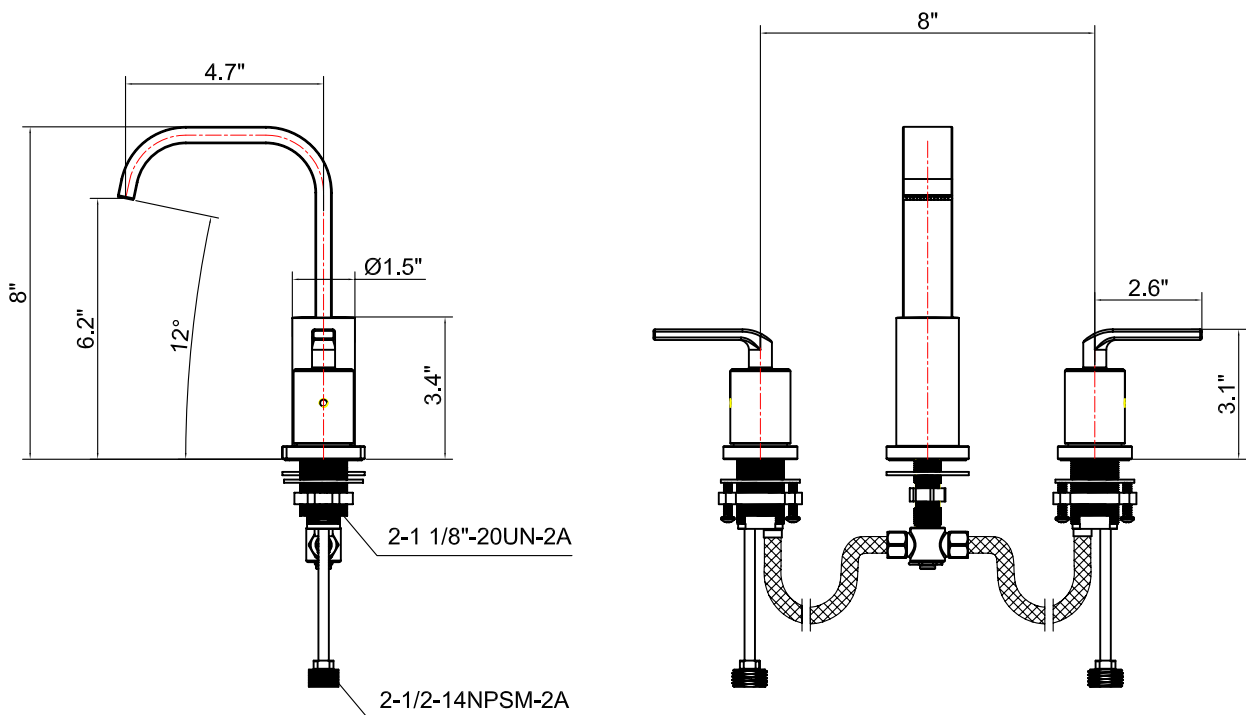

# Two handle widespread bathroom faucet 428S Series

## Feature:

- Metal lever handle
- Three-hole installation options
- Drip-free Ceramic cartridge
- 1.2 gallons per minute Max at 60 psi
- Solid brass waterway

## Model No./Colors/Finishes:

- 428S-CP Polished Chrome
- 428S-BN Brush Nickel PVD
- 428S-NB Nobel Bronze
- 428S-ORB Oil Rubber Bronze
- 428S-PB Polished Brass PVD

Product Diagram