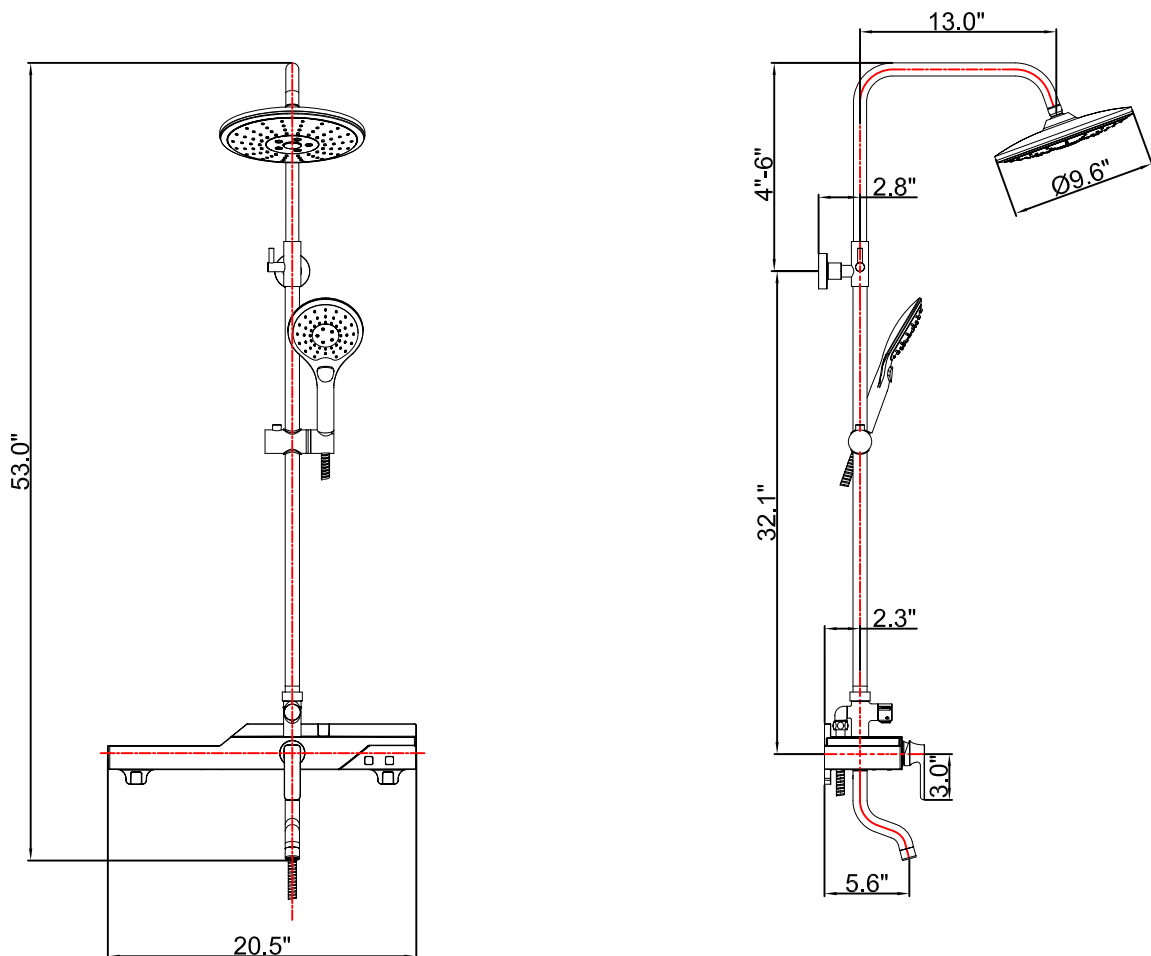

Shower System 127S Series

Feature:

- Metal handle
- Three functions Handheld Shower and one function rainshower head
- Max Flow Rate 2.5GPM per minute for handheld shower and rainshower head
- Metal shower hose connection
- Solid Brass Waterway

Codes/Standards Applicable:

Complies with:

Model No./Colors/Finishes:

- 127S-CP Polished Chrome
- 127S-BN Brush Nickel PVD

Product Diagram