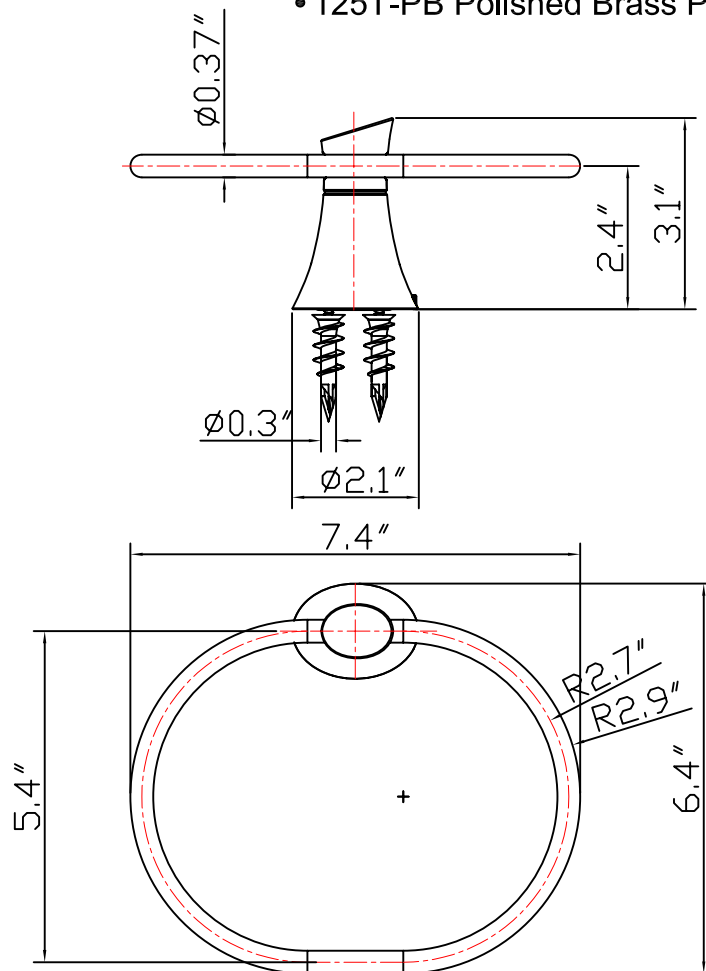

Towel Ring

125T Series

Feature:

- Towel Ring
- Metal Seat
- Meter Structure
- Easy installation

Model No./Colors/Finishes:

- 125T-CP Polished Chrome
- 125T-BN Brush Nickel PVD
- 125T-NB Nobel Bronze
- 125T-ORB Oil Rubbed Bronze
- 125T-PB Polished Brass PVD

Product Diagram
