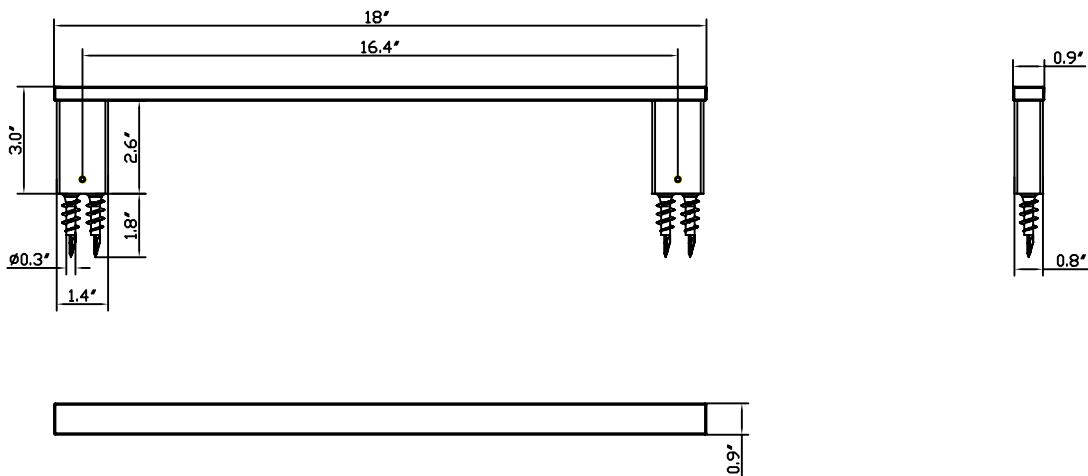

18" Towel Bar

138A Series

Feature:

- 18" Towel Bar
- Metal Seat
- Meter Structure
- Easy Installation

Model No./Colors/Finishes:

- 138A-CP olished Chrome
- 138A-BN Brush Nickel PVD
- 138A-NB Nobel Bronze
- 138A-ORB Oil Rubbed Bronze
- 138A-PB Polished Brass PVD

Product Diagram
