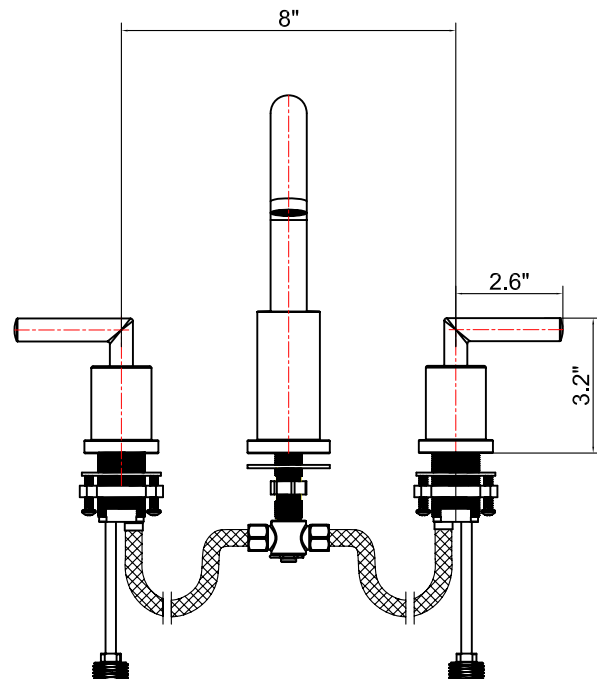

Model No./Colors/Finishes:

- 428A-CP Polished Chrome
- 428A-BN Brush Nickel PVD
- 428A-NB Nobel Bronze
- 428A-ORB Oil Rubbed Bronze
- 428A-PB Polished Brass PVD