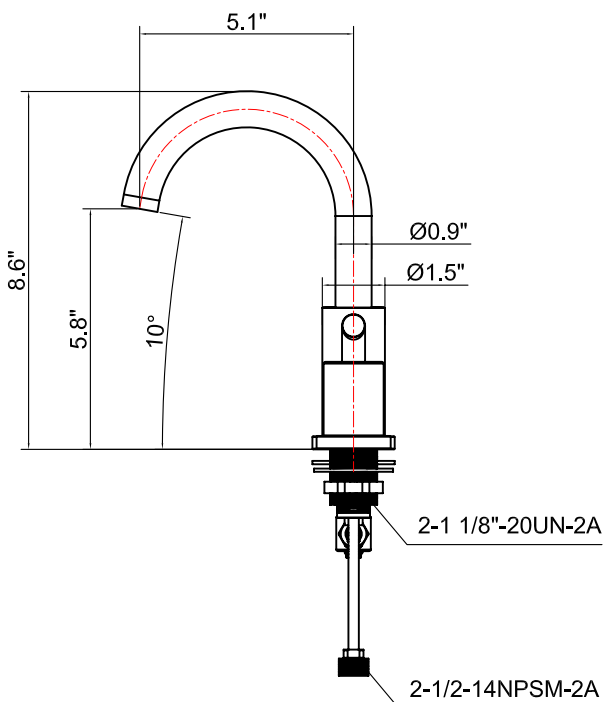

Model No./Colors/Finishes:

- 428A-CP Polished Chrome
- 428A-BN Brush Nickel PVD
- 428A-NB Nobel Bronze
- 428A-ORB Oil Rubbed Bronze
- 428A-PB Polished Brass PVD