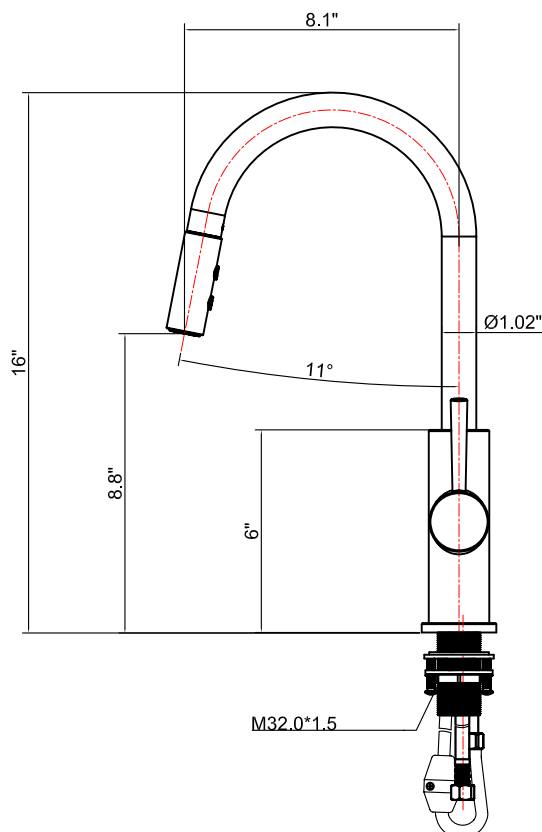

Single handle kitchen faucet with pull-down Spout 812R Series

Feature:

- Metal lever handle
- With pull-down spout
- Single-hole installation options
- Drip-free Ceramic cartridge
- 1.8 gallons per minute Max at 60 psi
- Solid brass waterway

Codes/Standards Applicable:

Complies with:

- NSF 61-9
- ANSI/ASME A112.18.1
- CSA B125-1
- IAPMO/UPC/CUPC
- AB1953
- CEC Standard

Model No./Colors/Finishes:

- 812R-CP Polished Chrome
- 812R-BN Brush Nickel PVD
- 812R-NB Nobel Bronze
- 812R-ORB Oil Rubbed Bronze
- 812R-PB Polished Brass PVD

Product Diagram