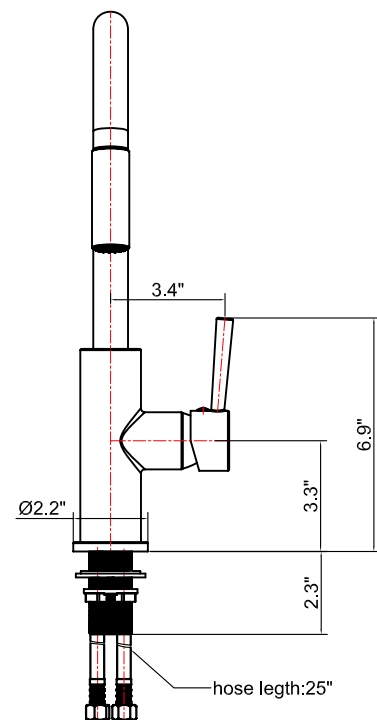

Single handle kitchen faucet with pull-down Spout 812R Series

Feature:

- Metal lever handle
- With pull-down spout
- Single-hole installation options
- Drip-free Ceramic cartridge
- 1.8 gallons per minute Max at 60 psi
- Solid brass waterway

Codes/Standards Applicable:

Complies with:

- NSF 61-9
- ANSI/ASME A112.18.1
- CSA B125-1
- IAPMO/UPC/CUPC
- AB1953
- CEC Standard

Model No./Colors/Finishes:

- 812R-CP Polished Chrome
- 812R-BN Brush Nickel PVD
- 812R-NB Nobel Bronze
- 812R-ORB Oil Rubbed Bronze
- 812R-PB Polished Brass PVD

Product Diagram