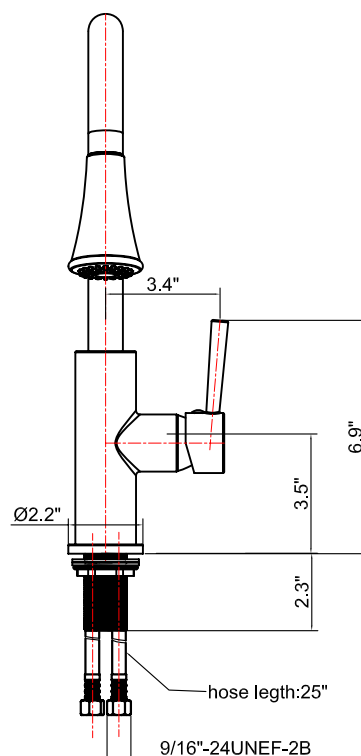

Single handle kitchen faucet with pull-down Spout 812A Series

Feature:

- Metal lever handle
- With pull-down spout
- Single-hole installation options
- Drip-free Ceramic cartridge
- 1.8 gallons per minute Max at 60 psi
- Solid brass waterway

Codes/Standards Applicable:

Complies with:

- NSF 61-9
- ANSI/ASME A112.18.1
- CSA B125-1
- IAPMO/UPC/CUPC
- AB1953
- CEC

Model No./Colors/Finishes:

- 812A-CP Polished Chrome
- 812A-BN Brush Nickel PVD
- 812A-ORB Oil Rubbed Bronze

Product Diagram