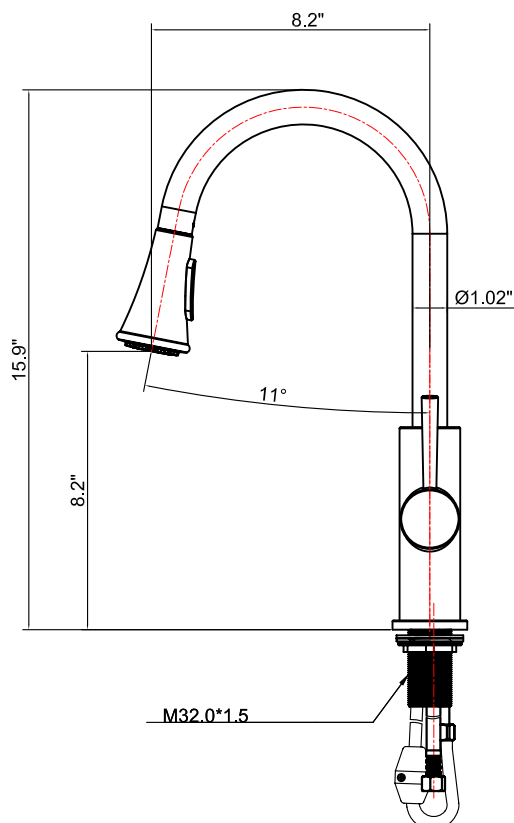

Single handle kitchen faucet with pull-down Spout 812A Series

Feature:

- Metal lever handle
- With pull-down spout
- Single-hole installation options
- Drip-free Ceramic cartridge
- 1.8 gallons per minute Max at 60 psi
- Solid brass waterway

Codes/Standards Applicable:

Complies with:

- NSF 61-9
- ANSI/ASME A112.18.1
- CSA B125-1
- IAPMO/UPC/CUPC
- AB1953
- CEC

Model No./Colors/Finishes:

- 812A-CP Polished Chrome
- 812A-BN Brush Nickel PVD
- 812A-ORB Oil Rubbed Bronze

Product Diagram