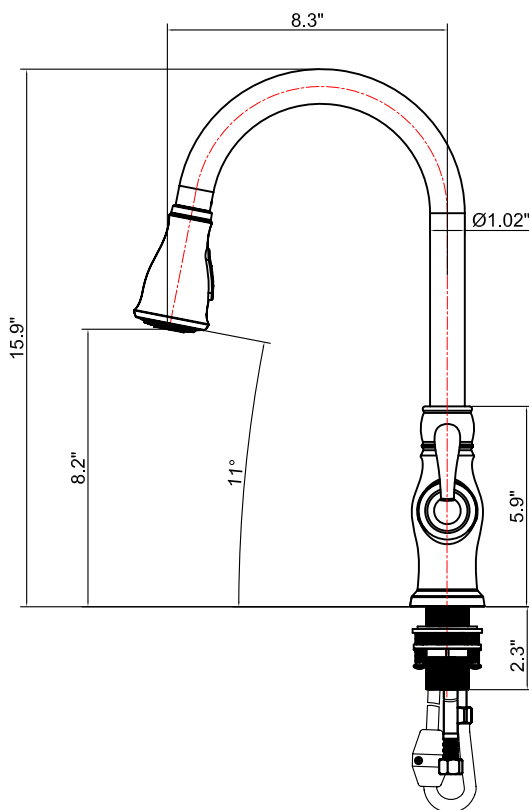

Model No./Colors/Finishes:

- 812B-CP Polished Chrome
- 812B-BN Brush Nickel PVD
- 812B-NB Nobel Bronze
- 812B-ORB Oil Rubbed Bronze
- 812B-PB Polished Brass PVD

Product Diagram