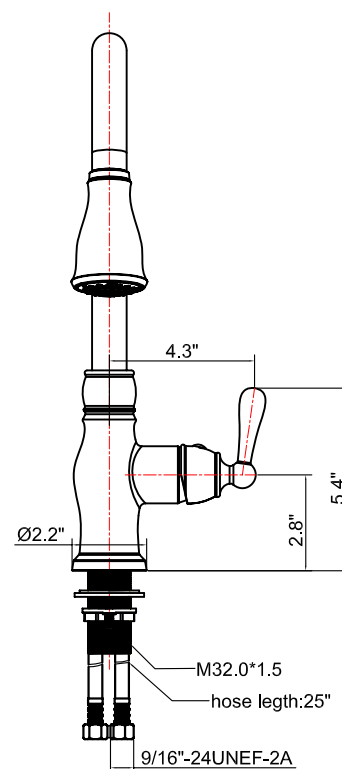

Model No./Colors/Finishes:

- 812B-CP Polished Chrome
- 812B-BN Brush Nickel PVD
- 812B-NB Nobel Bronze
- 812B-ORB Oil Rubbed Bronze
- 812B-PB Polished Brass PVD

Product Diagram