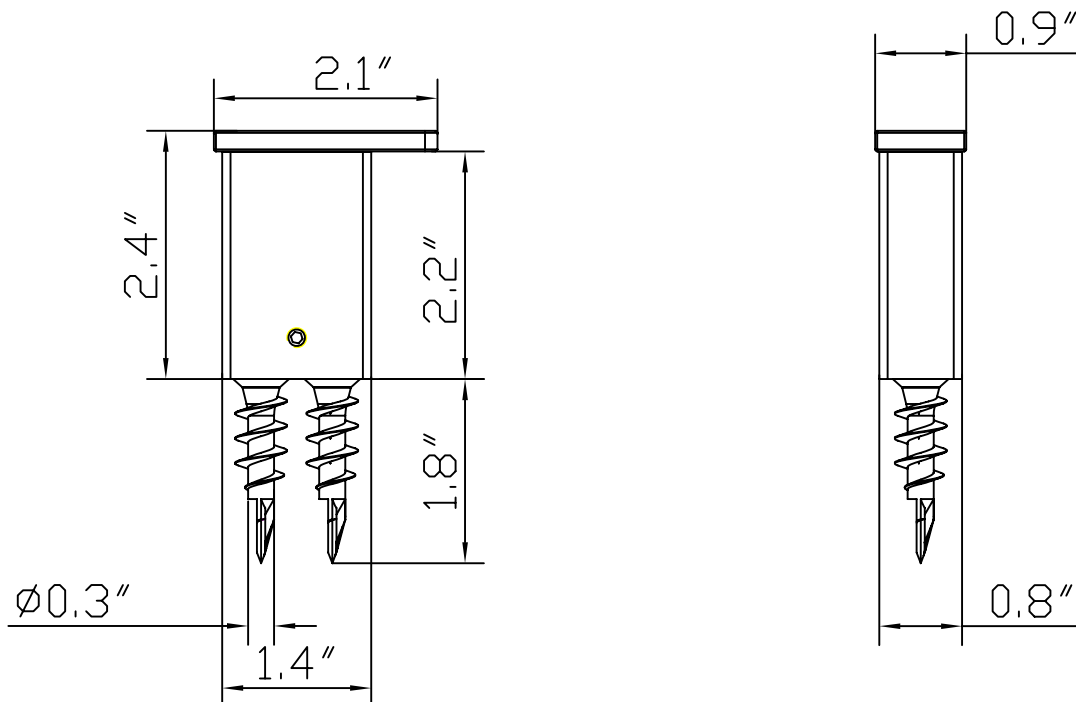

Model No./Colors/Finishes:

- 138H-CP Polished Chrome
- 138H-BN Brush Nickel PVD
- 138H-NB Nobel Bronze
- 138H-ORB Oil Rubbed Bronze
- 138H-PB Polished Brass PVD

Product Diagram