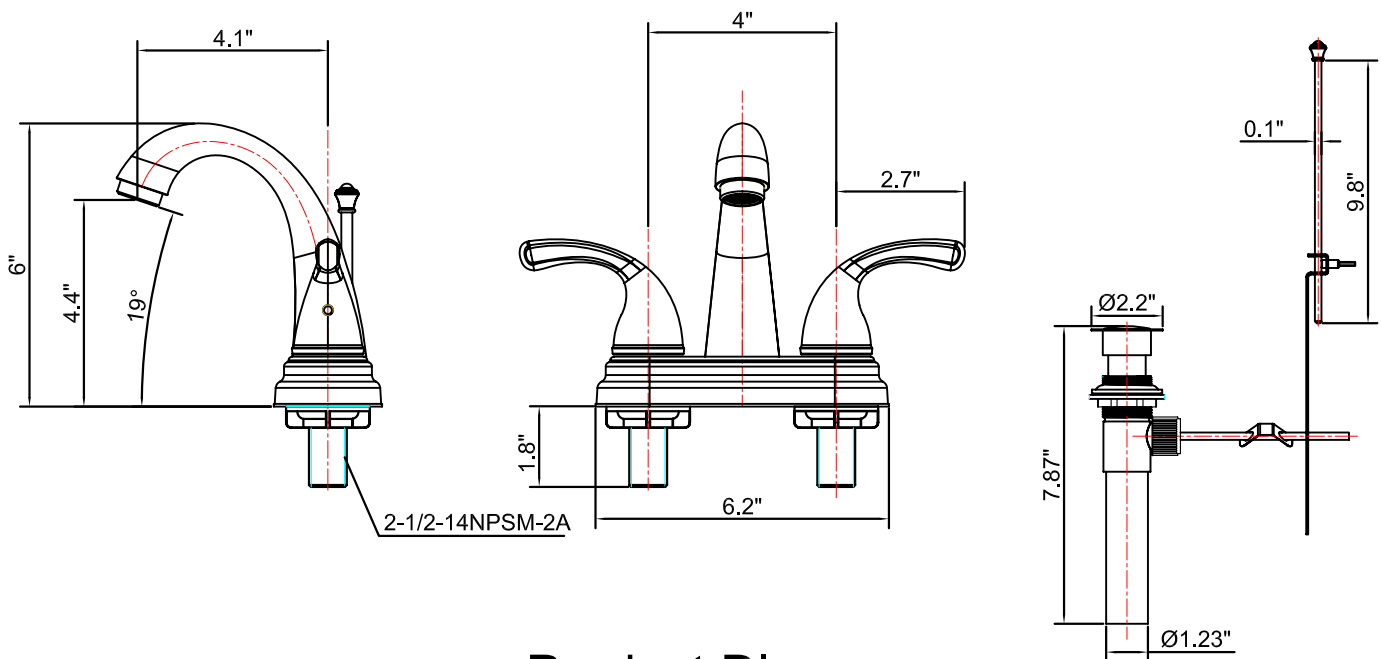

4" Two Handles Lavatory Faucet 245C Series

Feature:

- Metal lever handle
- Fits 3 holes sinks with 4" center
- Drip Free 1/4 turn Ceramic Cartridge
- 1.2 gallons per minute Max at 60 psi
- Solid brass waterway
- With Brass pop-up drain

Codes/Standards Applicable:

Complies with:

- NSF 61-9
- ANSI/ASME A112.18.1
- CSA B125-1
- IAPMO/UPC/CUPC
- AB1953

Model No./Colors/Finishes:

- 245C-CP Polished Chrome
- 245C-BN Brush Nickel PVD
- 245C-NB Nobel Bronze
- 245C-ORB Oil Rubbed Bronze
- 245C-PB Polished Brass PVD

Product Diagram